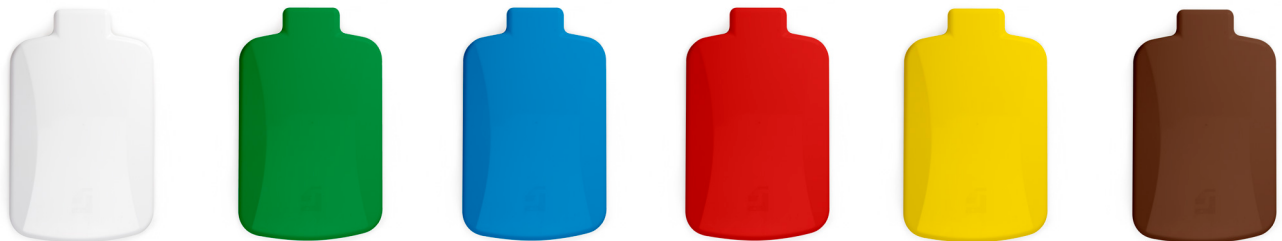

Linen and waste collectors - Accessories

» Pedal

Article Number	Description
20003 00210	One to be provided per ring

» ABS lids

Article Number	Description
20003 00017	Blue
20003 00023	Green
20003 00024	Yellow
20003 00025	Brown
20003 00026	Red
20003 00027	White

» Colour examples of the lids

When you choose linen or waste collectors with lids, you can choose the colours of the lids and you must specify them with your order.

» Linen and waste collectors - Accessories

» Push handle

Article Number	Description
20003 00016	One per collector

» Bottom plate to configure the waste collectors

Article Number	Description
20003 00258	1-ring
20003 00001	2-rings
20003 00002	3-rings
20003 00003	4-rings
20003 00004	4-rings - square